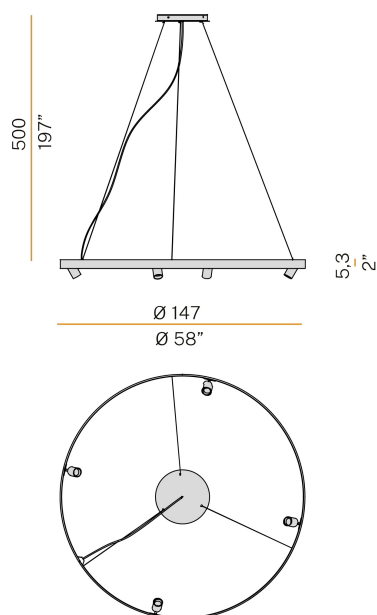

Textured glass screens.

Anti-glare snoots in black thermoplastic material.

5m (196,9") long steel suspension cables.

5m (196,9") long power cable in transparent PVC.

Power canopy with pickled sheet metal ceiling bracket and covering in white, black, bronze, mat brass or titanium polyacrylic paint.

Technical drawing

Polar diagram